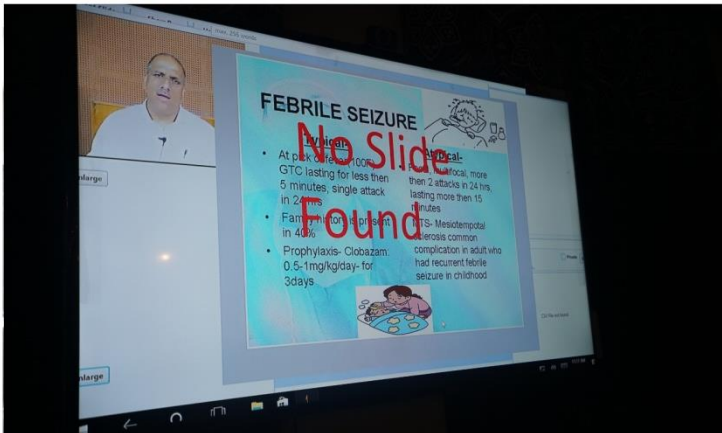

EDU-SAT ROOM